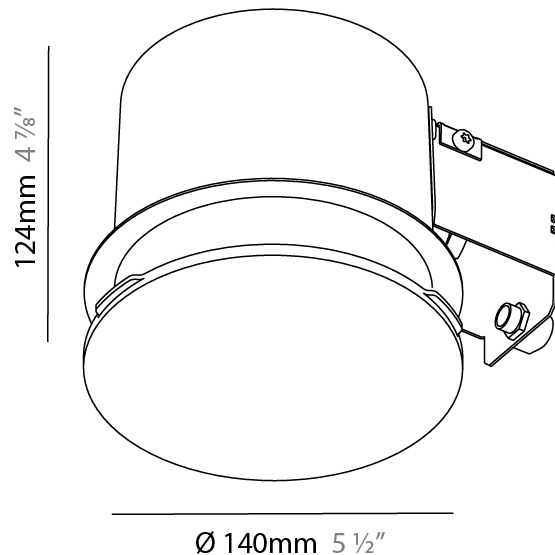

1. To build a product code in our configurator select the specify button on the base model # product page
2. To build a manual product code on this datasheet choose from the options listed below in blue font and add the suffix to the base model #

GENERAL

Series: Sign
Brand: Prolicht
Division: Architectural
Mounting Type: Trimless
Mounting Location: Ceiling
Subcategory: Ambient

PHYSICAL

Shape: Round
Diameter (mm): 140
Diameter (in): 5 1/2
Height (mm): 124
Height (in): 4 7/8
Light Distribution: Direct
Weight (kg): 0.632
Weight (lbs): 1.39
Diffuser: PMMA - Opal
Fixture Material: Extruded Aluminum / Steel
Cut-out Measurements: 165mm / 6 1/2"
Upon Request: Unique Sizes Unique Ceiling Thickness Unique Mounting Depth Spot Inserts

ELECTRICAL

Lamp Type: LED (Zhaga Standard)
Input Wattage (W): 8.8
Total Output Wattage (W): 8
Dimming: [Tri-Mode (Non-Dimming and Phase Dimming (120Vac only) and 0-10V Dimming)](#)
Driver Included: Yes
Driver Location: External
Driver Type: constant Current - Universal
Driver Class: Class 2
Input Voltage (V): 120 - 277
Constant Current (MA): 350

LED

Color Temperature (°K): [3000 / 4000](#)
Max. Delivered Lumen (lm): 610 / 656 / 670
CRI: >80 CRI
Efficiency (%): 0.68
Lamp Life (hrs): 50000
Upon Request: RGB-W Tunable White Special Color Temperature CRI90

OPTICAL

RATINGS AND CERTIFICATIONS

Certified By: Certified for North American Standards
IP rating: IP20