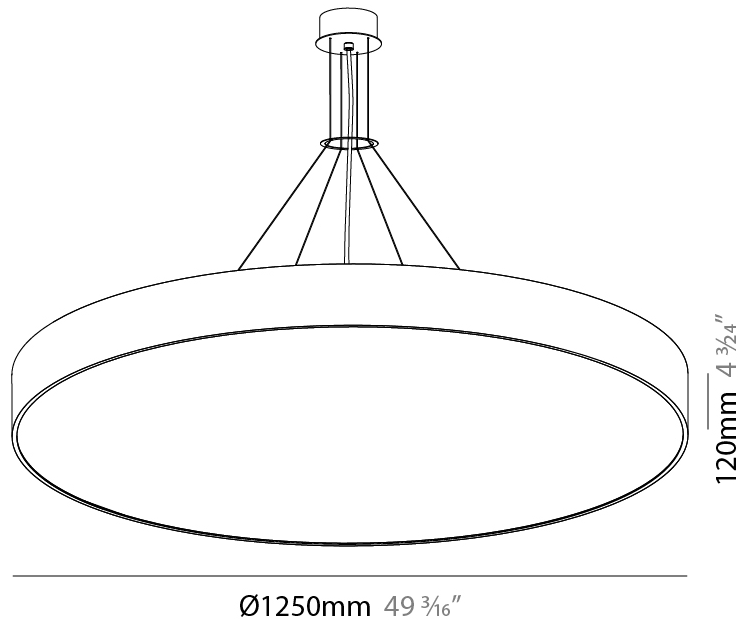

GENERAL

Series: Sign
Brand: Prolicht
Division: Architectural
Mounting Type: Suspension
Mounting Location: Ceiling
Subcategory: Pendant

PHYSICAL

Shape: Round
Diameter (mm): 1250
Diameter (in): 49 ³/₁₆
Height (mm): 120
Height (in): 4 ³/₄
Max. Overall Height (mm): 2120
Max. Overall Height (in): 83 ⁷/₁₆
Light Distribution: Direct
Weight (kg): 28.7
Weight (lbs): 63.27
Diffuser: PMMA - Opal
Fixture Finish: SSR / BKV / CWI / CRY / HAB / UFT / ITA / RUA / FTG / MYG / LOD / PUS / FRO / FUP / KIA / POP / BLS / SPG / MEY / GOH / GUM / CHC / COM / ABZ / JAG / OBR / MOS / ROR
Fixture Material: Extruded Aluminum / Steel
Cable Details: 2000mm or 6000mm Transparent Cable

ELECTRICAL

Lamp Type: LED (Zhaga Standard)
Input Wattage (W): 213.5
Total Output Wattage (W): 183
Dimming: Tri-Mode (Non-Dimming and Phase Dimming (120Vac only) and 0-10V Dimming)
Driver Included: Yes
Driver Location: Integrated
Driver Type: Constant Current - Universal
Driver Class: Class 1
Input Voltage (V): 120 - 277
Constant Current (MA): 500

LED

Color Temperature (°K): 2700 / 3000 / 3500 / 4000
Max. Delivered Lumen (lm): 18880 / 20306 / 20720
CRI: >80 CRI
Efficiency (%): 78
Lamp Life (hrs): 50000

OPTICAL

RATINGS AND CERTIFICATIONS

Certified By: Certified for North American Standards
IP rating: IP20