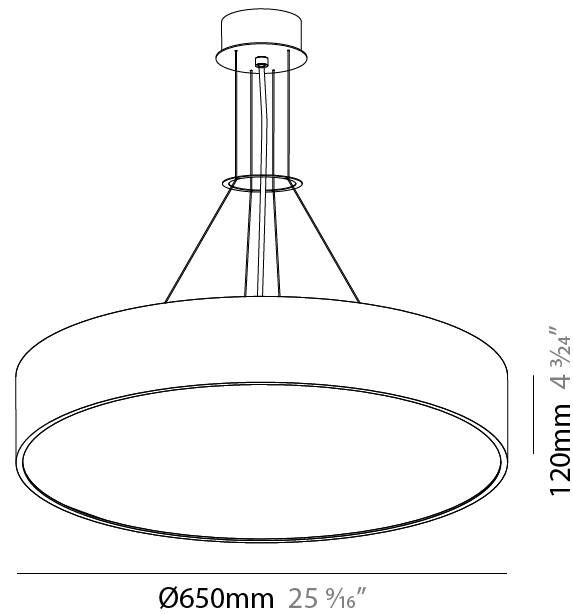

GENERAL

Series: Sign
Brand: Prolicht
Division: Architectural
Mounting Type: Suspension
Mounting Location: Ceiling
Subcategory: Pendant

PHYSICAL

Shape: Round
Diameter (mm): 650
Diameter (in): 25 ³/₁₆
Depth (mm): 120
Depth (in): 4 ³/₄
Max. Overall Height (mm): 2120
Max. Overall Height (in): 83 ⁷/₁₆
Light Distribution: Direct / Indirect
Weight (kg): 8.8
Weight (lbs): 19.4
Diffuser: PMMA - Opal or Micro-Prism
Fixture Finish: SSR / BKV / CWI / CRY / HAB / UFT / ITA / RUA / FTG / MYG / LOD / PUS / FRO / FUP / KIA / POP / BLS / SPG / MEY / GOH / GUM / CHC / COM / ABZ / JAG / OBR / MOS / ROR
Fixture Material: Extruded Aluminum / Steel
Cable Details: 2000mm or 6000mm Transparent Cable

ELECTRICAL

Lamp Type: LED (Zhaga Standard)
Input Wattage (W): 66.5/18.6
Total Output Wattage (W): 57/16
Dimming: Tri-Mode (Non-Dimming and Phase Dimming (120Vac only) and 0-10V Dimming)
Driver Included: Yes
Driver Location: Integrated
Driver Type: Constant Current - Universal
Driver Class: Class 2
Input Voltage (V): 120 - 277
Constant Current (MA): 500/700

LED

Color Temperature (°K): 2700 / 3000 / 3500 / 4000
Max. Delivered Lumen (lm): 9430 / 10035 / 10240
CRI: >80 CRI
Efficiency (%): 86
Lamp Life (hrs): 50000

OPTICAL

RATINGS AND CERTIFICATIONS

Certified By: Certified for North American Standards
IP rating: IP20