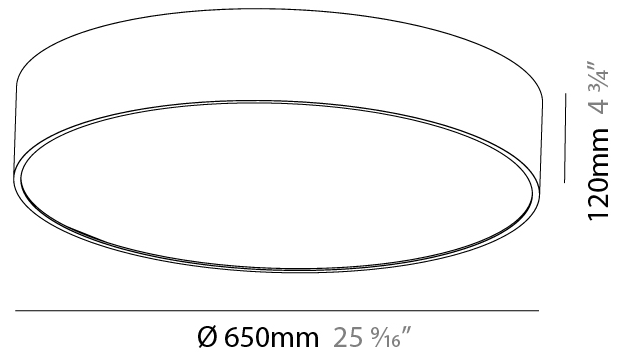

1. To build a product code in our configurator select the specify button on the base model # product page
2. To build a manual product code on this datasheet choose from the options listed below in blue font and add the suffix to the base model #

GENERAL

Series: Sign
Brand: Prolicht
Division: Architectural
Mounting Type: Surface
Mounting Location: Ceiling
Subcategory: Ambient

PHYSICAL

Shape: Round
Diameter (mm): 650
Diameter (in): 25 ³/₁₆
Height (mm): 120
Height (in): 4 ³/₄
Light Distribution: Direct
Weight (kg): 8.4
Weight (lbs): 18.518
Diffuser: PMMA - Opal or Micro-Prism
Fixture Finish: SSR / BKV / CWI / CRY / HAB / UFT / ITA / RUA / FTG / MYG / LOD / PUS / FRO / FUP / KIA / POP / BLS / SPG / MEY / GOH / GUM / CHC / COM / ABZ / JAG / OBR / MOS / ROR
Fixture Material: Extruded Aluminum / Steel

ELECTRICAL

Lamp Type: LED (Zhaga Standard)
Input Wattage (W): 66.5
Total Output Wattage (W): 57
Dimming: Tri-Mode (Non-Dimming and Phase Dimming (120Vac only) and 0-10V Dimming)
Driver Included: Yes
Driver Location: Integrated
Driver Type: Constant Current - Universal
Driver Class: Class 2
Input Voltage (V): 120 - 277
Constant Current (MA): 500

LED

Color Temperature (°K): 2700 / 3000 / 3500 / 4000
Max. Delivered Lumen (lm): 5880 / 6360 / 6450
CRI: >80 CRI
Efficiency (%): 73
Lamp Life (hrs): 50000

OPTICAL

RATINGS AND CERTIFICATIONS

Certified By: Certified for North American Standards
IP rating: IP20